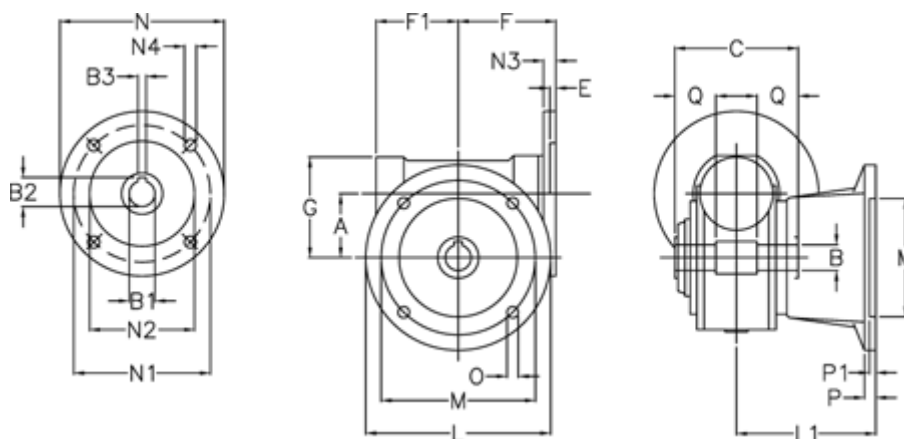

# Data Sheet

Article number: 390204902862310  
Description: Worm gear  
VF 49-FA2-28-63B14

## Measures

A = 49.5	F1 = 63	N2 = 60
B = 25 H7	G = 80	N3 = 7
B1 E7 = 11	L = 125	N4 = 6
B2 = 12.8	L1 = 115	O = 10.5
B3 H9 = 4	M = 90	P = 12
C = 82	M1 = 70	P1 = 10
E = 3	N = 90	Q = 22.5
F = 70	N1 = 75	